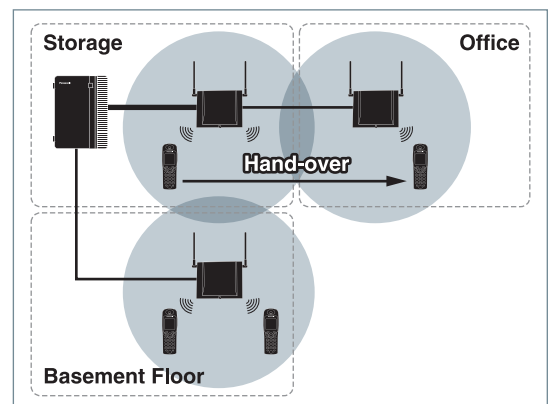

Seamless Connectivity

This system provides automatic hand-over between installed cell stations —enhancing coverage and giving you true communication mobility even within large premises. Maintain high connection quality as you walk around, moving from one cell station area to the next while continuing important business conversations.

With Panasonic DECT, multi-system registration allows you to roam across up to 4 different phone systems with one wireless DECT handset for maximum flexibility.